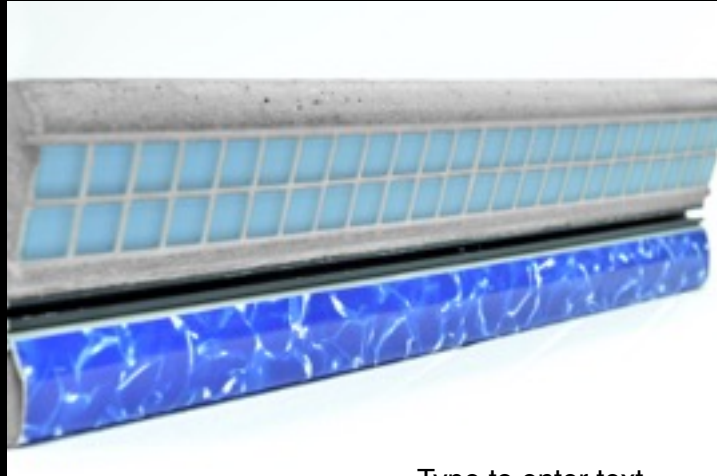

NEW PRODUCT 2017 Tile Inlay Coping Profile

MODERN
MOULDING

3808 Riberdy Road
Windsor, Ontario
N8W 3W1

U.S Warehouse:

7519 Intervale Street
Detroit, Michigan
48238

Phone: 519-969-8085

Email: info@modernmoulding.com

Website: mmpoolcoping.com

Enhance the look of
your coping by
adding up to a 2"
tile.