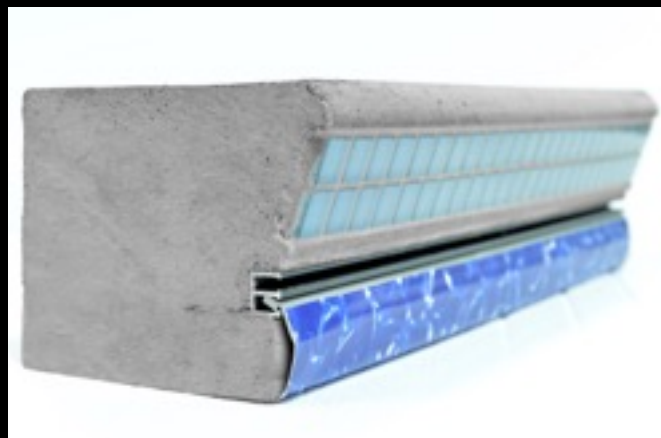

Website: mmpoolcoping.com

Enhance the look of
your coping by
adding up to a 2"
tile.

Available for Vinyl Liner,
Fiberglass and Gunitite
Pools