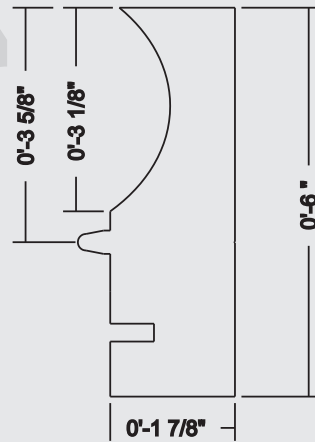

MM-NC

MM-JAC

MM-ICC

VINYL LINER POOLS

MM-SqP

MODERN
MOULDING

1-855-680-2482
MMPOOLCOPING.COM

MM-BN

MM-TI
TILE INLAY

MM-SC
STAMPED CONCRETE

MM-CRC