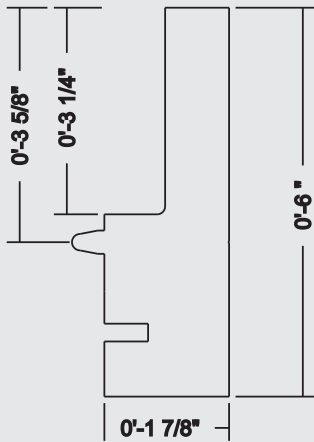

MM-NC

MM-JAC

MM-ICC

VINYL LINER POOLS

MM-SqP

MODERN
MOULDING

1-855-680-2482
MMPOOLCOPING.COM

MM-BN

MM-TI
TILE INLAY

MM-SC
STAMPED CONCRETE

MM-CRC