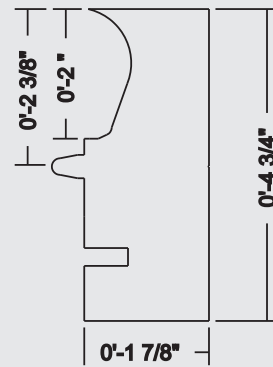

MM-NC

MM-JAC

MM-ICC

VINYL LINER POOLS

MM-SqP

MODERN
MOULDING

1-855-680-2482
MMPOOLCOPING.COM

MM-BN

MM-TI
TILE INLAY

MM-SC
STAMPED CONCRETE

MM-CRC