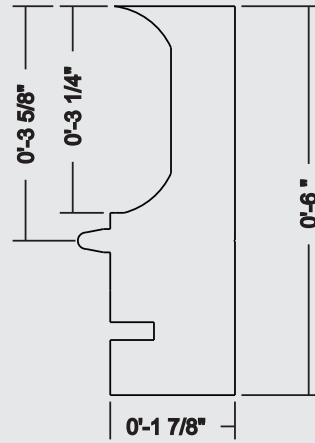

MM-NC

MM-JAC

MM-ICC

VINYL LINER POOLS

MM-SqP

MODERN
MOULDING

1-855-680-2482
MMPOOLCOPING.COM

MM-BN

MM-TI
TILE INLAY

MM-SC
STAMPED CONCRETE

MM-CRC