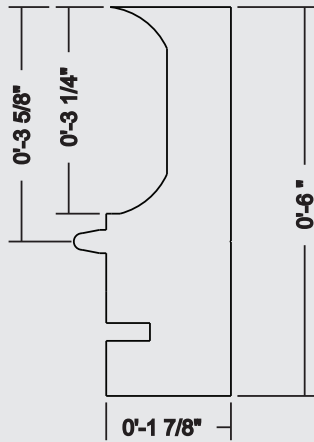

MM-NC

MM-JAC

MM-ICC

VINYL LINER POOLS

MM-SqP

MODERN
MOULDING

1-855-680-2482
MMPOOLCOPING.COM

MM-BN

MM-TI
TILE INLAY

MM-SC
STAMPED CONCRETE

MM-CRC