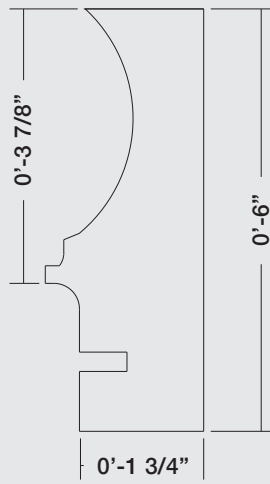

MM-NC-FG

MM-JAC-FG

MM-ICC-FG

FIBERGLASS POOLS

MM-SqP-FG

1-855-680-2482
MMPOOLCOPING.COM

MM-BN-FG

MM-TI-FG
TILE INLAY

MM-SC-FG
STAMPED CONCRETE

MM-CRC-FG

**same profiles available with a 90 degree corner for gunite, concrete and fibreglass pools with tile*