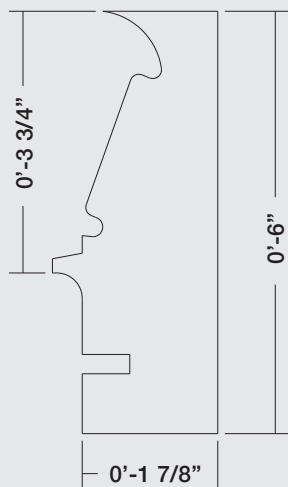

MM-NC-FG

MM-JAC-FG

MM-ICC-FG

FIBERGLASS POOLS

MM-SqP-FG

1-855-680-2482
MMPOOLCOPING.COM

MM-BN-FG

MM-TI-FG
TILE INLAY

MM-SC-FG
STAMPED CONCRETE

MM-CRC-FG

**same profiles available with a 90 degree corner for gunite, concrete and fibreglass pools with tile*