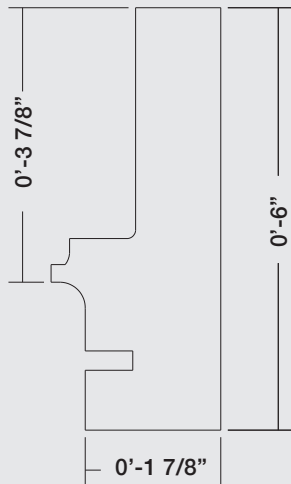

MM-NC-FG

MM-JAC-FG

MM-ICC-FG

FIBERGLASS POOLS

MM-SqP-FG

1-855-680-2482
MMPOOLCOPING.COM

MM-BN-FG

MM-TI-FG
TILE INLAY

MM-SC-FG
STAMPED CONCRETE

MM-CRC-FG

**same profiles available with a 90 degree corner for gunite, concrete and fibreglass pools with tile*