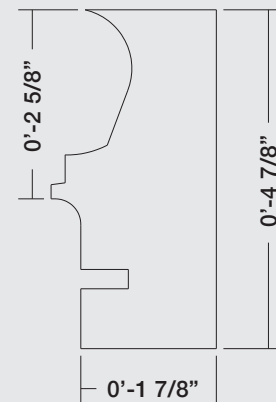

MM-NC-FG

MM-JAC-FG

MM-ICC-FG

FIBERGLASS POOLS

MM-SqP-FG

1-855-680-2482
MMPOOLCOPING.COM

MM-BN-FG

MM-TI-FG
TILE INLAY

MM-SC-FG
STAMPED CONCRETE

MM-CRC-FG

**same profiles available with a 90 degree corner for gunite, concrete and fibreglass pools with tile*