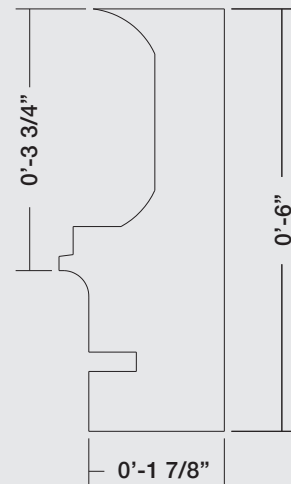

MM-NC-FG

MM-JAC-FG

MM-ICC-FG

FIBERGLASS POOLS

MM-SqP-FG

1-855-680-2482
MMPOOLCOPING.COM

MM-BN-FG

MM-TI-FG
TILE INLAY

MM-SC-FG
STAMPED CONCRETE

MM-CRC-FG

**same profiles available with a 90 degree corner for gunite, concrete and fibreglass pools with tile*