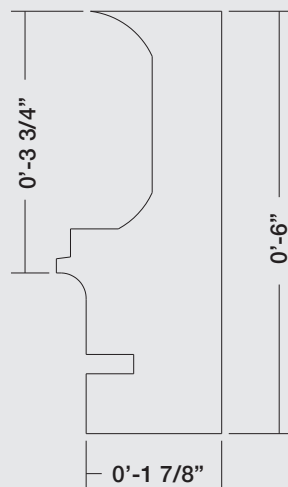

MM-NC-FG

MM-JAC-FG

MM-ICC-FG

FIBERGLASS POOLS

MM-SqP-FG

1-855-680-2482
MMPOOLCOPING.COM

MM-BN-FG

MM-TI-FG
TILE INLAY

MM-SC-FG
STAMPED CONCRETE

MM-CRC-FG

**same profiles available with a 90 degree corner for gunite, concrete and fibreglass pools with tile*