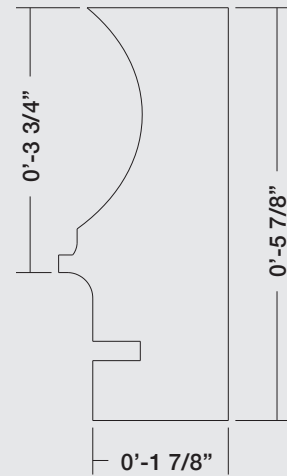

MM-NC-FG

MM-JAC-FG

MM-ICC-FG

FIBERGLASS POOLS

MM-SqP-FG

1-855-680-2482
MMPOOLCOPING.COM

MM-BN-FG

MM-TI-FG
TILE INLAY

MM-SC-FG
STAMPED CONCRETE

MM-CRC-FG

**same profiles available with a 90 degree corner for gunite, concrete and fibreglass pools with tile*